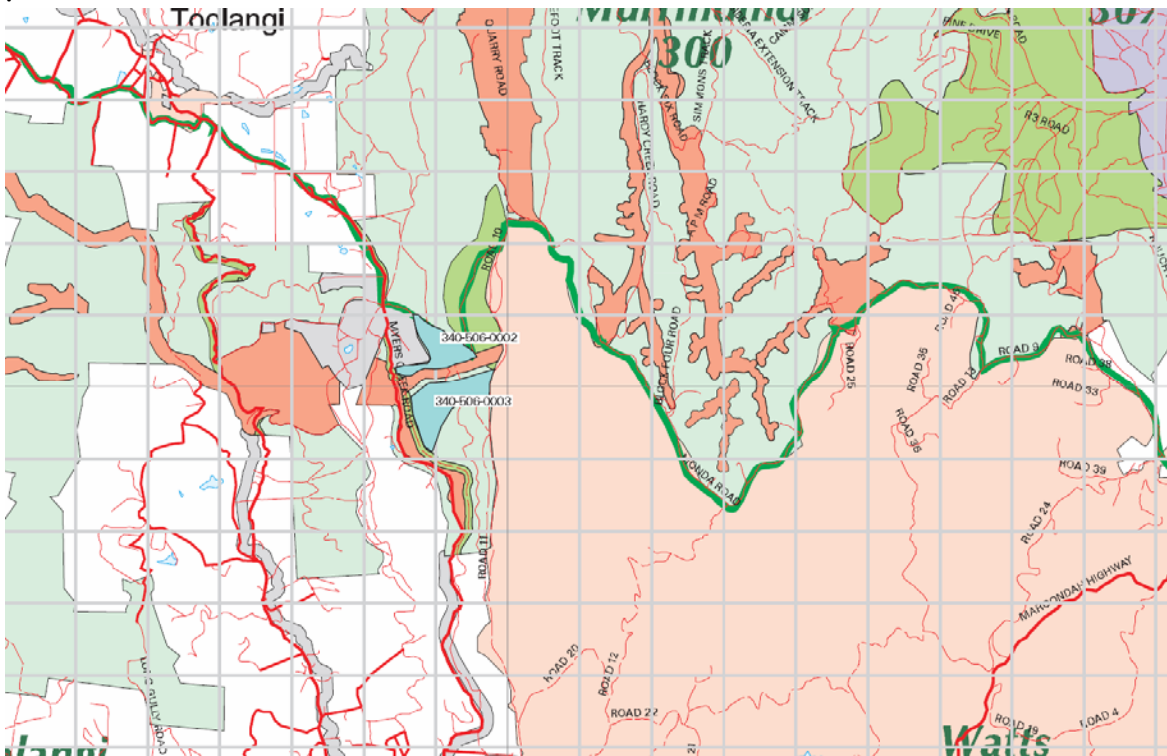

Toolangi coupe additions.pdf (title show on VicForests web page)

The above image shows two more coupes planned on the NW flank of Mt St Leonard. If their plans are enacted, this will mean 6 adjacent coupes including the very contentious two coupes on Myers Ck Rd (see below)

Dandenong coupe additions.pdf